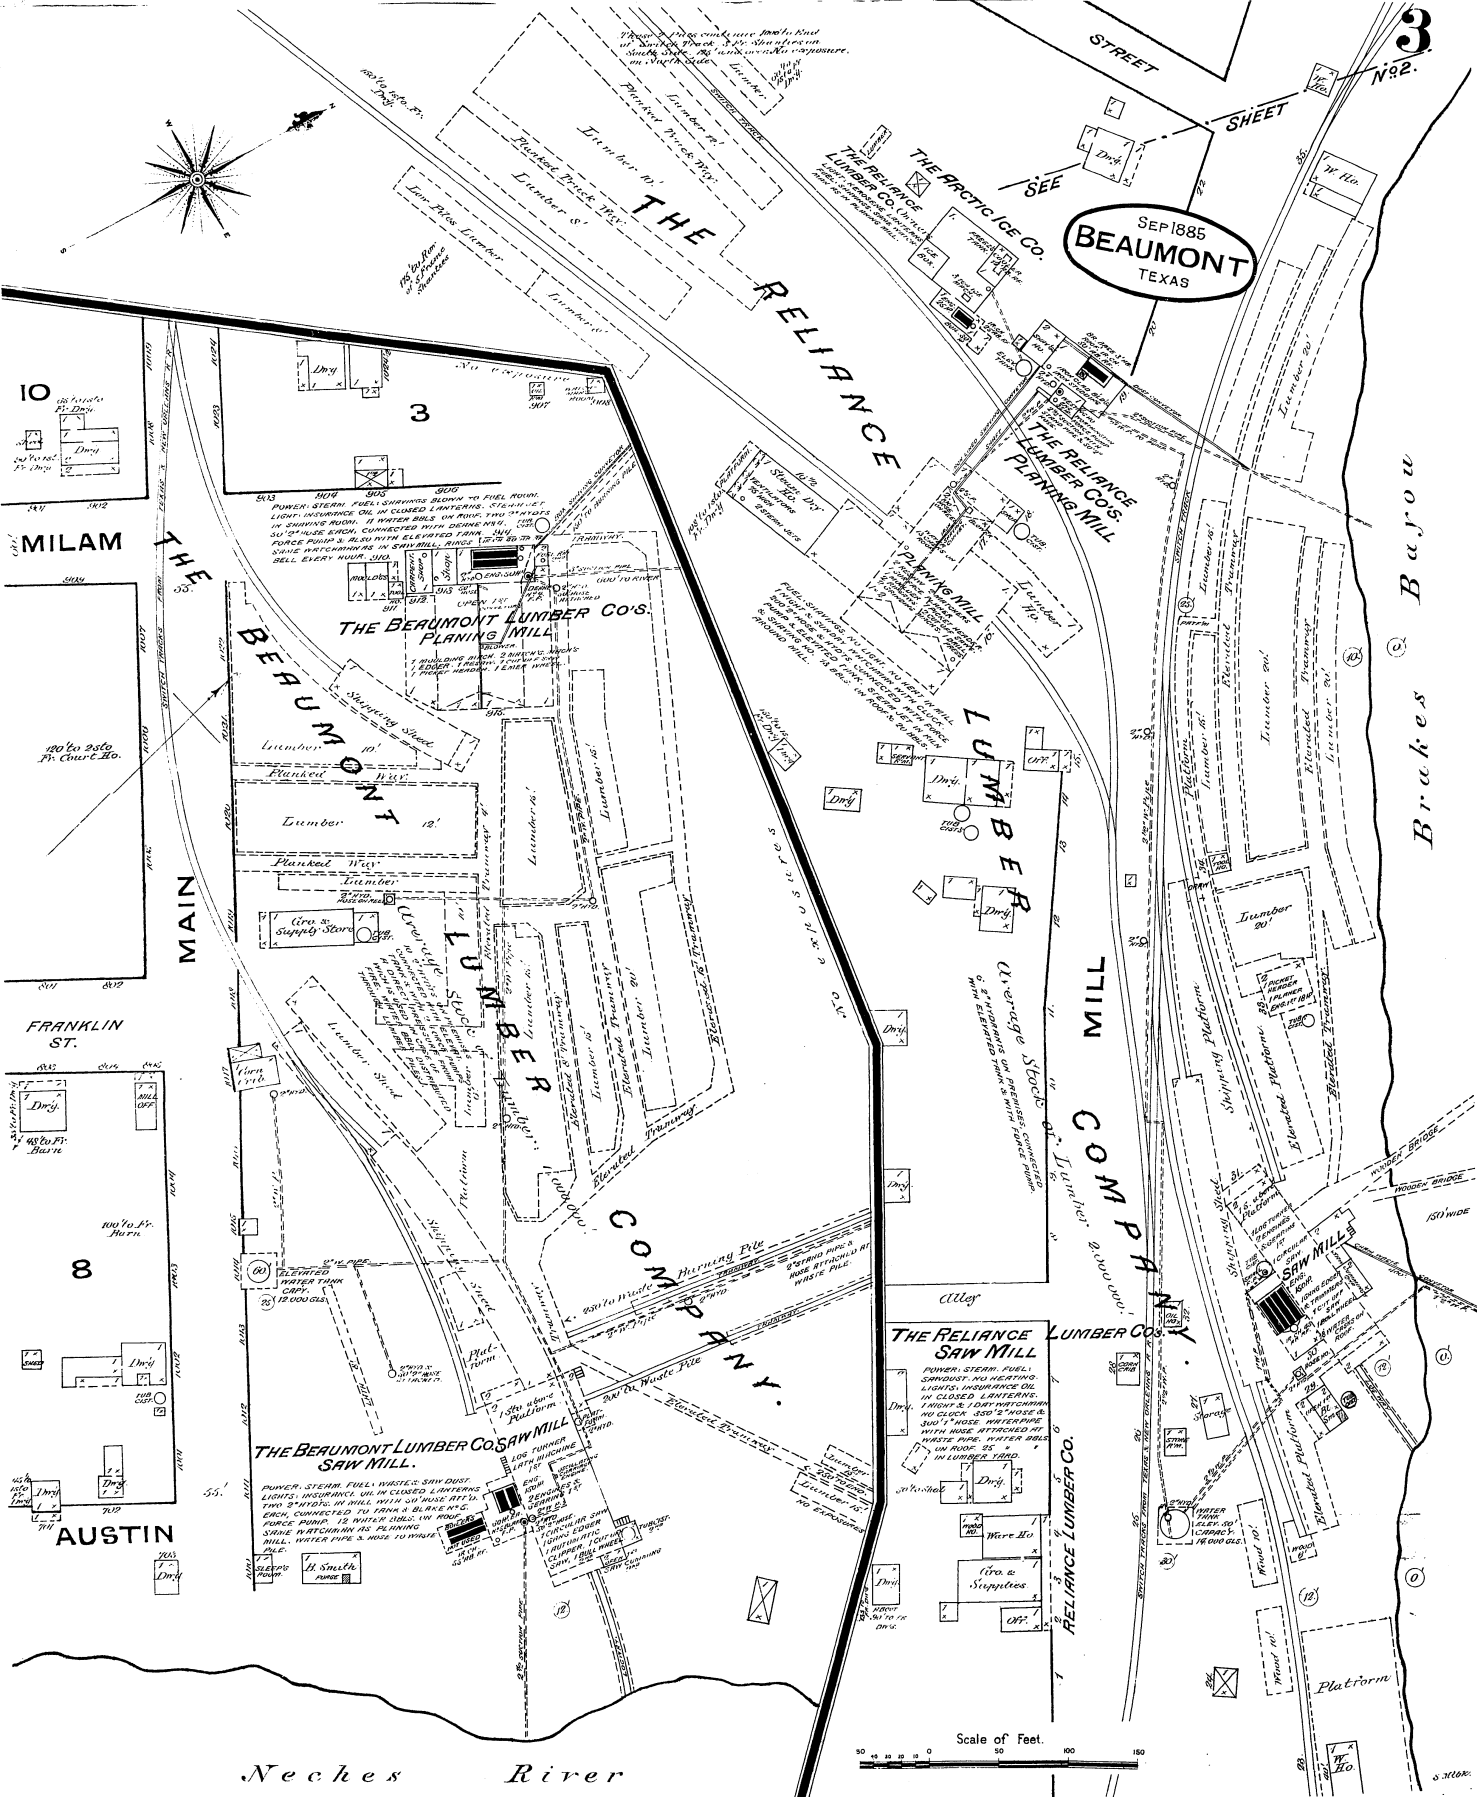

SEP 1885  
BEAUMONT  
TEXAS

Scale of Feet.  
0 50 100 150

Neches River

Brakes Bayou